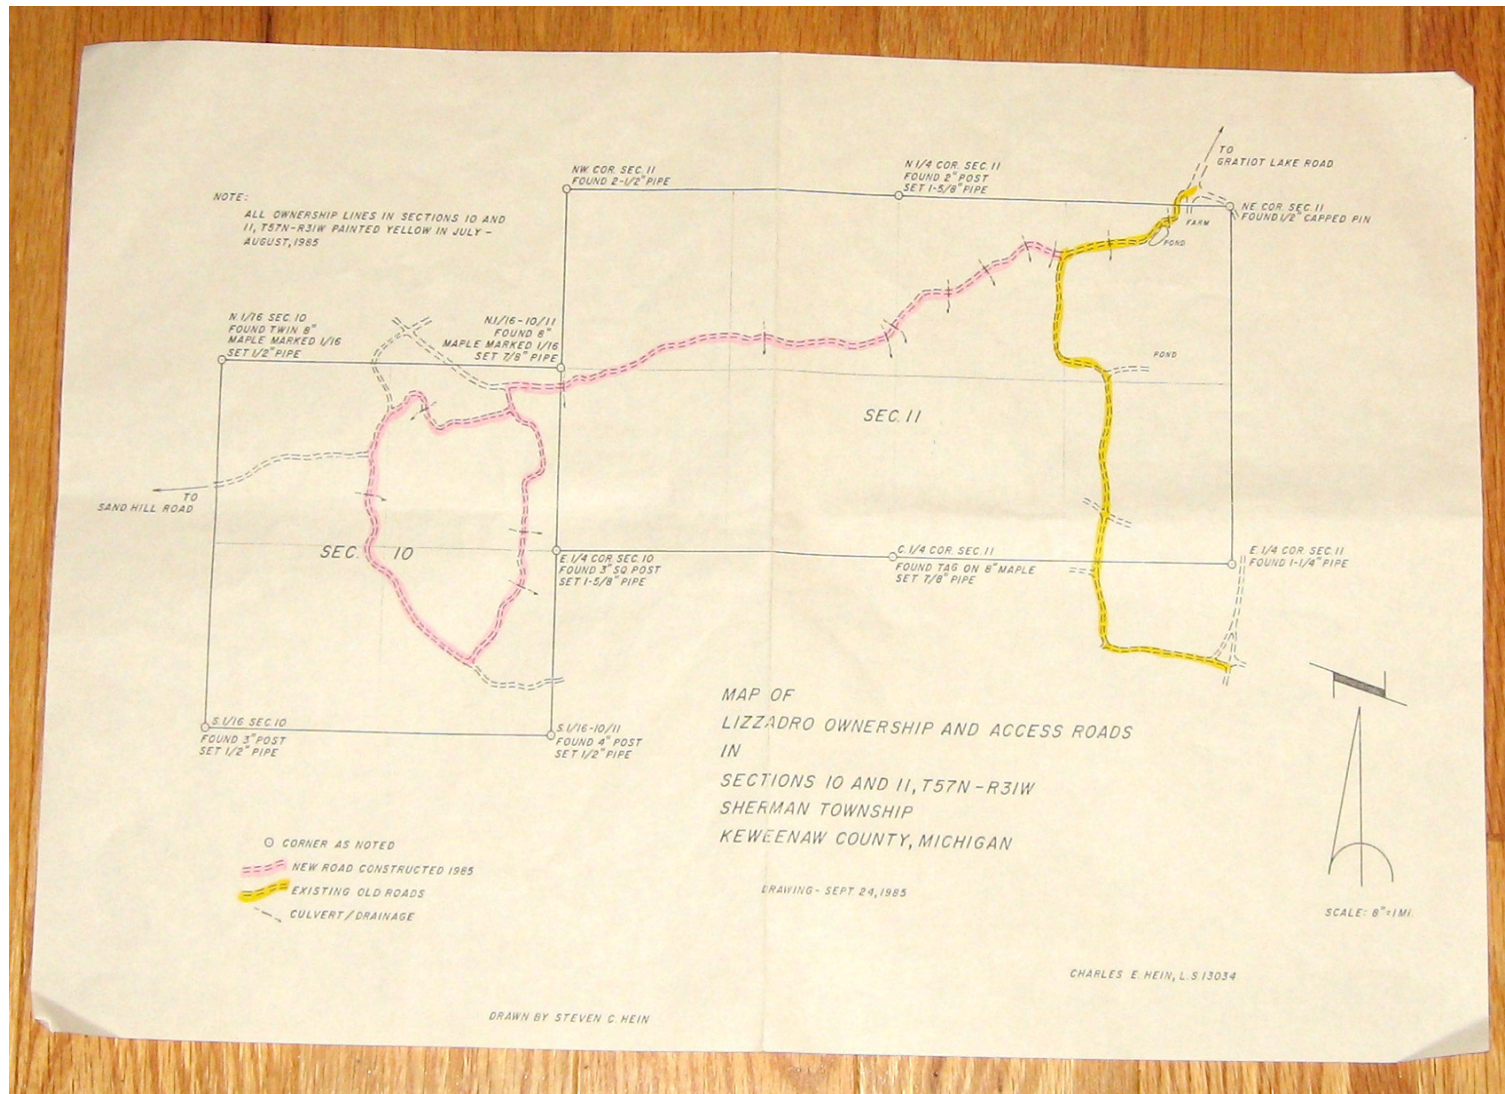

Boundaries of Bammert Farm

2004-2006

Bammert Farm History

- Jonas Bammert - original owner circa 1850 was logger and farmer.
- Known as the Best Farm in Keweenaw circa 1900 under Jonas and Joseph P. Bammert.
- Both died by 1912; Farm changed hands several times and ends up with Peterman Stores.
- 480 acres purchased by Joseph Lizzadro in 1934.
- 466 acres gifted by children of Joseph and Mary to Gratiot Lake Conservancy in 2004.

- History -- early mining, logging, farming
- Ecological Preservation
- Working Forest
- Education

Map of Bammert Farm

Gratiot Lake Conservancy Boundary Marker

Bammert Farm - JSL Boundary Old Phoenix Farm Road

Old Farm Equipment

Bammert Farm Section 11

Bammert Farm Old Log Culverts

Section 11

Twin Rock Piles Mark Old Road

Section 11

Old Rock Crossing Section 11

November 2005

Virgin Pine Stump Section 11

November 2005

Old Road at South Boundary Section 11

Evidence of Old Mining Activity

Bammert Farm Section 11

Quarter Corner Section 11

Middle of South Boundary Line

Quarter Corner Section 11